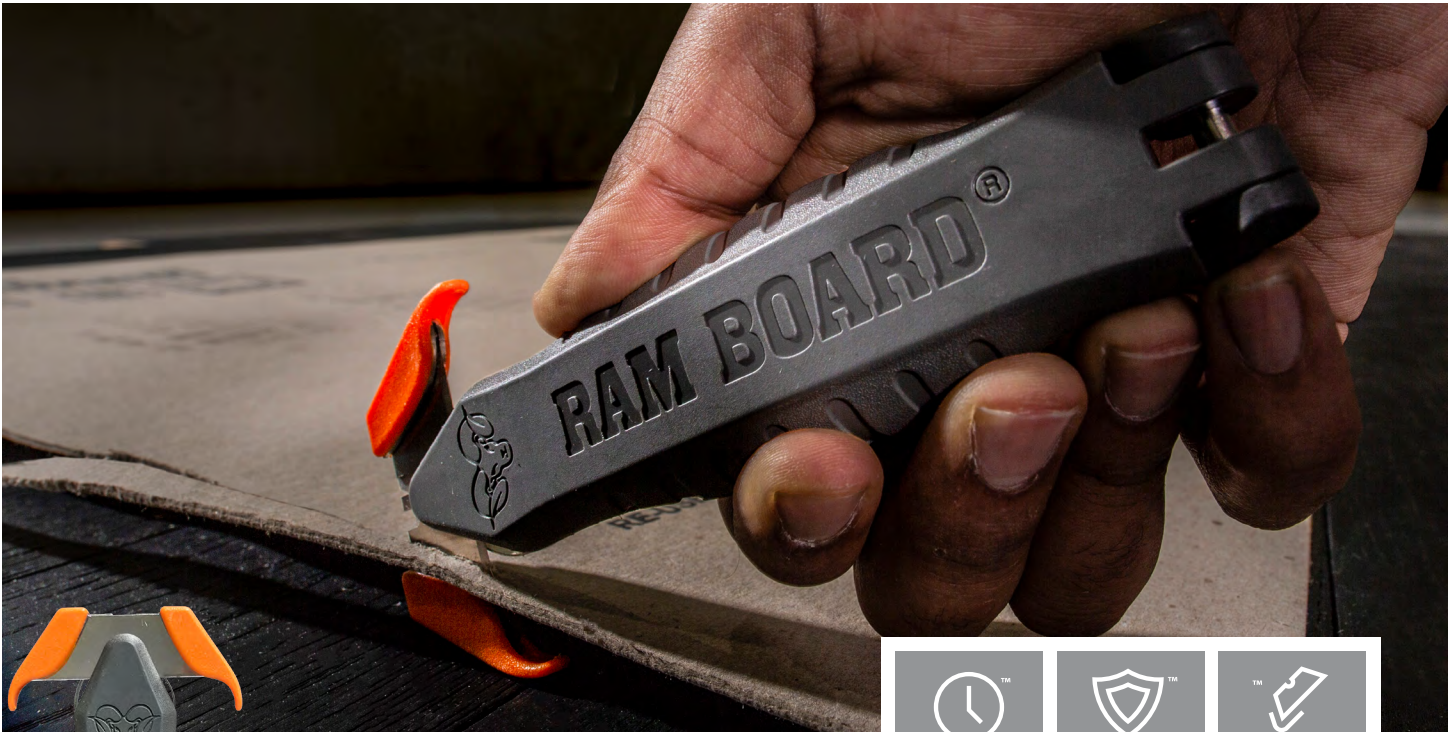

MULTI-CUTTER

SPECIALIZED UTILITY KNIFE

MULTI-CUTTER

The Ram Board Multi-Cutter™ lets you cut board while still flat on the floor without worry of scratching the surface underneath. Engineered with an Exclusive Dual Edge Guard System, the Ram Board Multi-Cutter™ protects flooring from damage and scuffs while cutting.

DISPLAY PACK
Part #: RB Multi-Cutter - PDQ
Pack: 12

PRODUCT FEATURES

- Protects flooring from damage
- Allows for quicker cuts
- Exclusive dual edge guard system™
- Ergonomic handle & grip
- Magnetic replacement blade storage